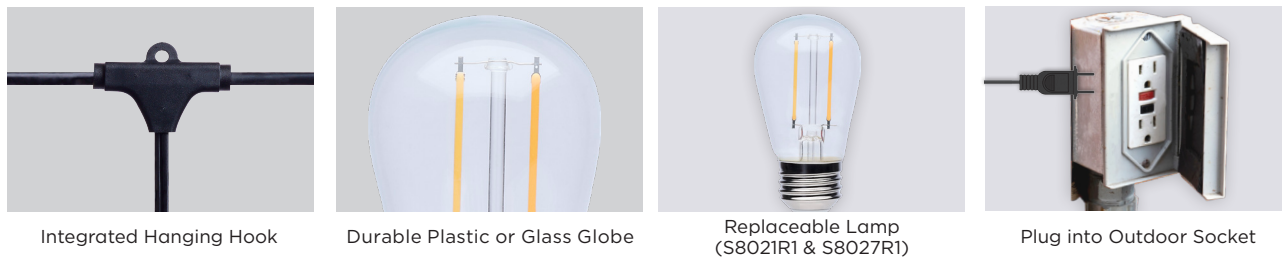

FEATURES

This device complies with Part 15 of the FCC Rules. Operation is subject to the following two conditions: (1) this device may not cause harmful interference, and (2) this device must accept any interference received, including interference that may cause undesired operation. Fixture may not be compatible with all dimmers.

CAN ICES-005 (B) Meets requirements of ICES-005 Issue 5 class B for use in residential applications.

Warning: This product can expose you to chemicals including lead, which is known to the State of California to cause cancer and birth defects or other reproductive harm. For more information go to www.P65Warnings.ca.gov.

Replacement wattage shown depends on application and fixture. Specifications are subject to change without prior notice. Visit satco.com/service/warranty for complete warranty details.