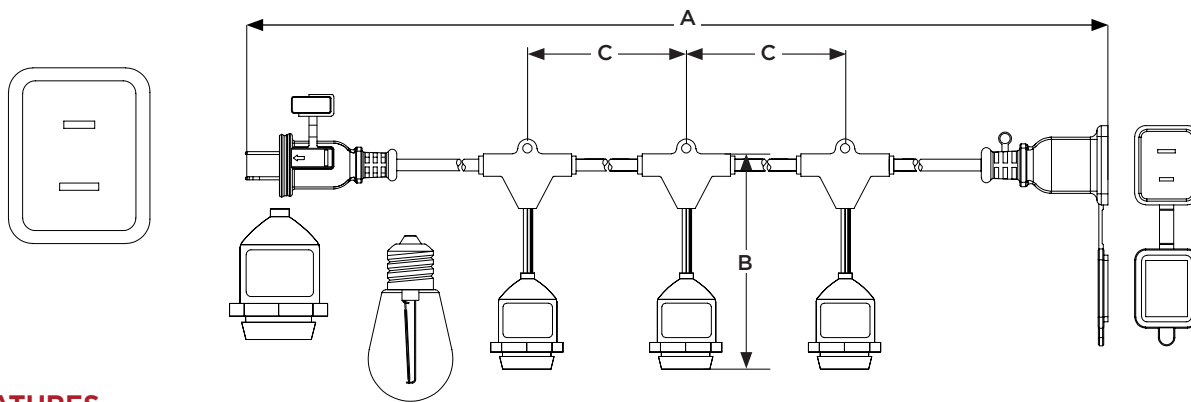

GENERAL SPECIFICATIONS

Voltage: 120V
Wattage/Bulb: 1W
Wire: 18 Gauge
Input Current: 0.10A
Dimming: Non-Dimmable
Lamp Shape: S14

Wire Finish: Black
Location Rating: Wet
IP Rating: IP65
Operating Temperature: -20°C (-4°F) to +45°C (+113°F)
Functional Life: 30,000 Hrs
Warranty: 1 Year

ITEM SPECIFICATIONS / ORDER INFO

Item	Length	Bulbs	Wattage	CCT	Bulb Material	Connectable Units
S8020R1	24'	12	12W	2700K	Glass	40
S8032R1	60'	24	24W	2200K	Plastic	20

REPLACEMENT LAMPS (4-PACKS) AND OPTIONAL ACCESSORIES (SOLD SEPARATELY)

Item	CCT	Materials
S8021R1	2700K	Glass
S8027R1	2200K	Plastic

Item	Description
80-2893	Black String Light Shade

DIMENSIONS / WEIGHTS

Item	Length (A)	Height (B)	Distance Between Lamps (C)	Weight
S8020R1	288"	6.1"	24"	3.75 Lbs.
S8032R1	576"	6.1"	36"	5.25 Lbs.